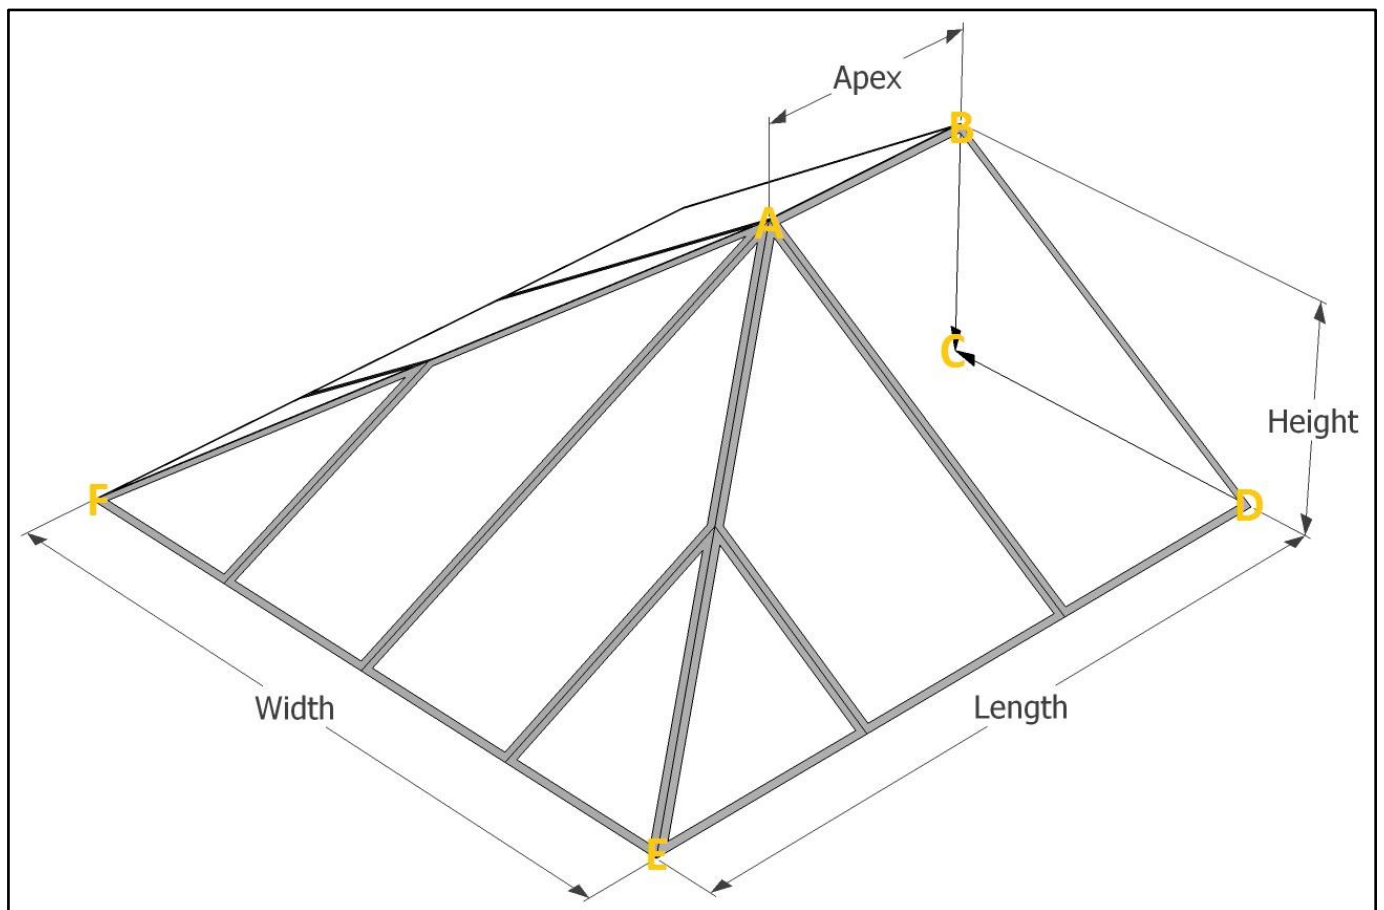

Shade Sail Blinds

Measuring-Up Sheet

Georgian Hip Conservatory

Before taking these measurements, we recommend that you read our Measuring Up Guide which will explain how, and where, to take these measurements.

Length – measure D to E: _____

Width – measure E to F: _____

Obstructions

Please indicated whether any of the following are present in the roof space.

Tie-Bars

Window Winders/Electric Openers

Light Fittings: