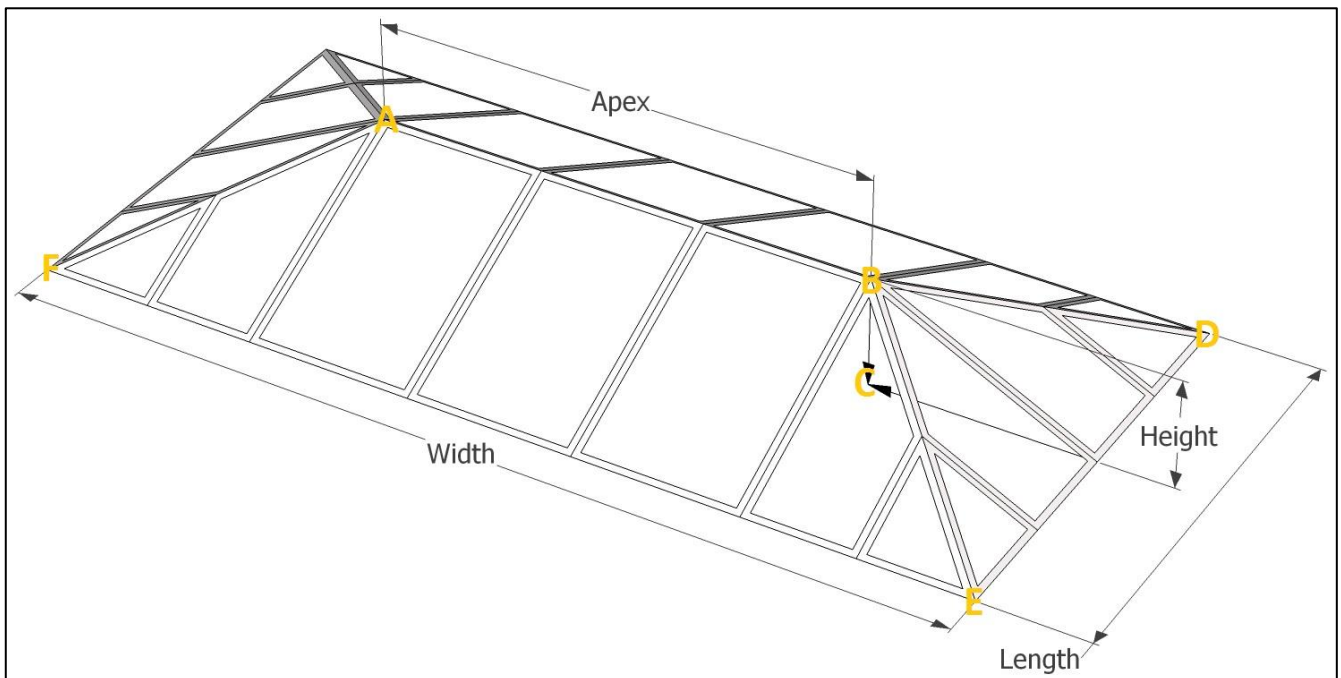

Shade Sail Blinds

Measuring-Up Sheet

Double Hip Conservatory

Before taking these measurements, we recommend that you read our Measuring Up Guide which will explain how, and where, to take these measurements.

Length – measure D to E: _____

Width – measure E to F: _____

Obstructions

Please indicated whether any of the following are present in the roof space.

Tie-Bars []

Window Winders/Electric Openers []

Light Fittings: